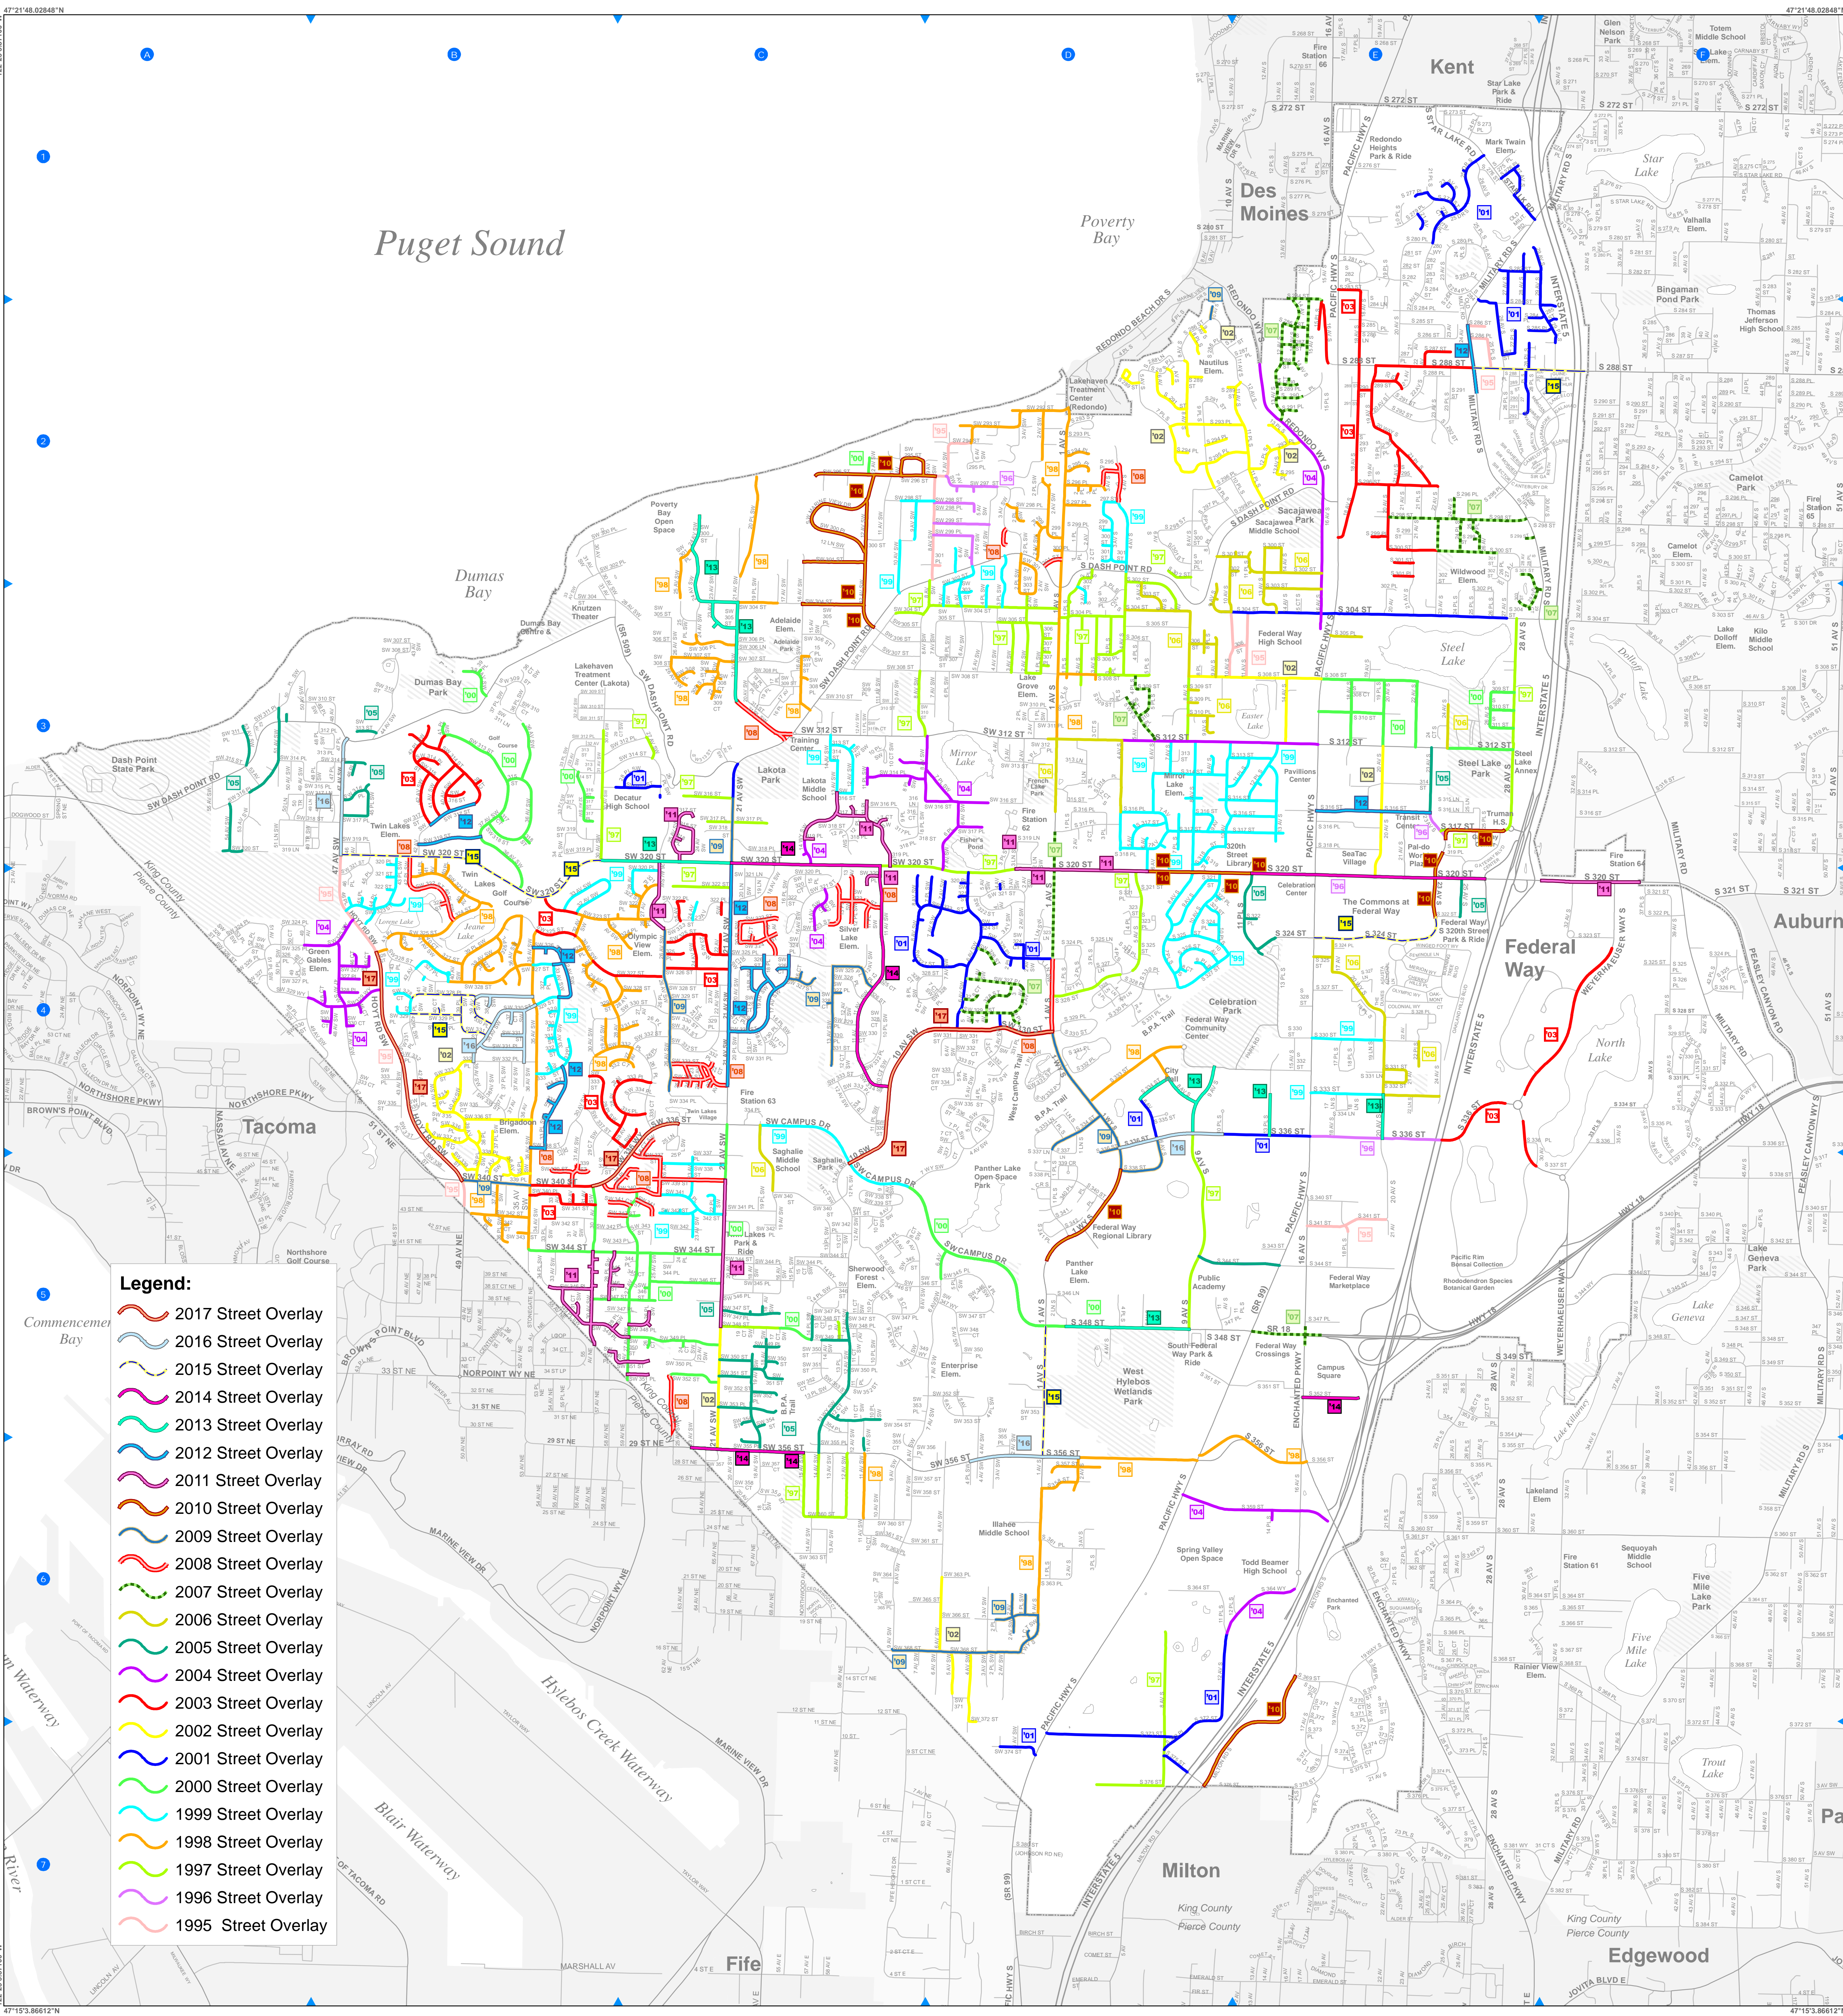

City of Federal Way Street Overlay History

Map Date: August 2017
 City of Federal Way,
 GIS Division
 33325 8th Ave S
 Federal Way, WA 98003
 (253) 835-7000
 www.cityoffederalway.com

- Legend:**
- 2017 Street Overlay
 - 2016 Street Overlay
 - 2015 Street Overlay
 - 2014 Street Overlay
 - 2013 Street Overlay
 - 2012 Street Overlay
 - 2011 Street Overlay
 - 2010 Street Overlay
 - 2009 Street Overlay
 - 2008 Street Overlay
 - 2007 Street Overlay
 - 2006 Street Overlay
 - 2005 Street Overlay
 - 2004 Street Overlay
 - 2003 Street Overlay
 - 2002 Street Overlay
 - 2001 Street Overlay
 - 2000 Street Overlay
 - 1999 Street Overlay
 - 1998 Street Overlay
 - 1997 Street Overlay
 - 1996 Street Overlay
 - 1995 Street Overlay

This map is accompanied by NO warranties, and is simply a graphic representation.